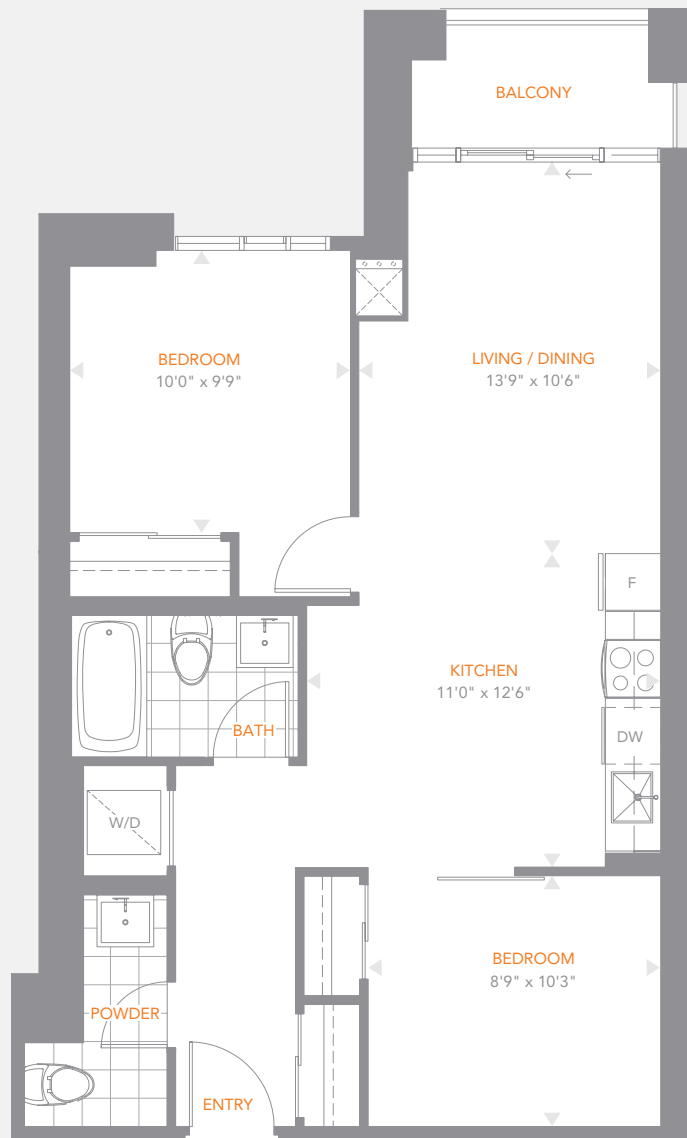

RESIDENCE 10

TWO BEDROOM (FLOORS 2-8)

797 TOTAL SQ. FT.

760 SQ. FT. + BALCONY (37 SQ. FT.)